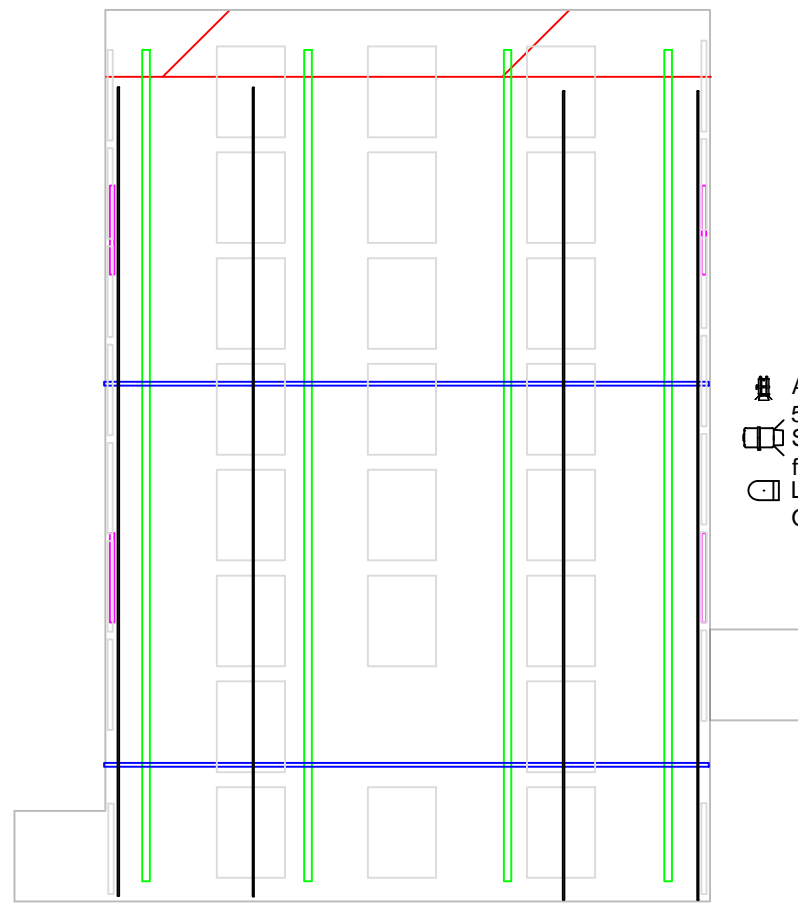

Torpedo pool 1 front view

Torpedo pool 1 right view

0m 10m

Torpedo pool 1 top view

-  Acclaim fresnel
-  500w white Strand 803
-  fresnel 650w
-  Led Par 64
-  Opti RGB